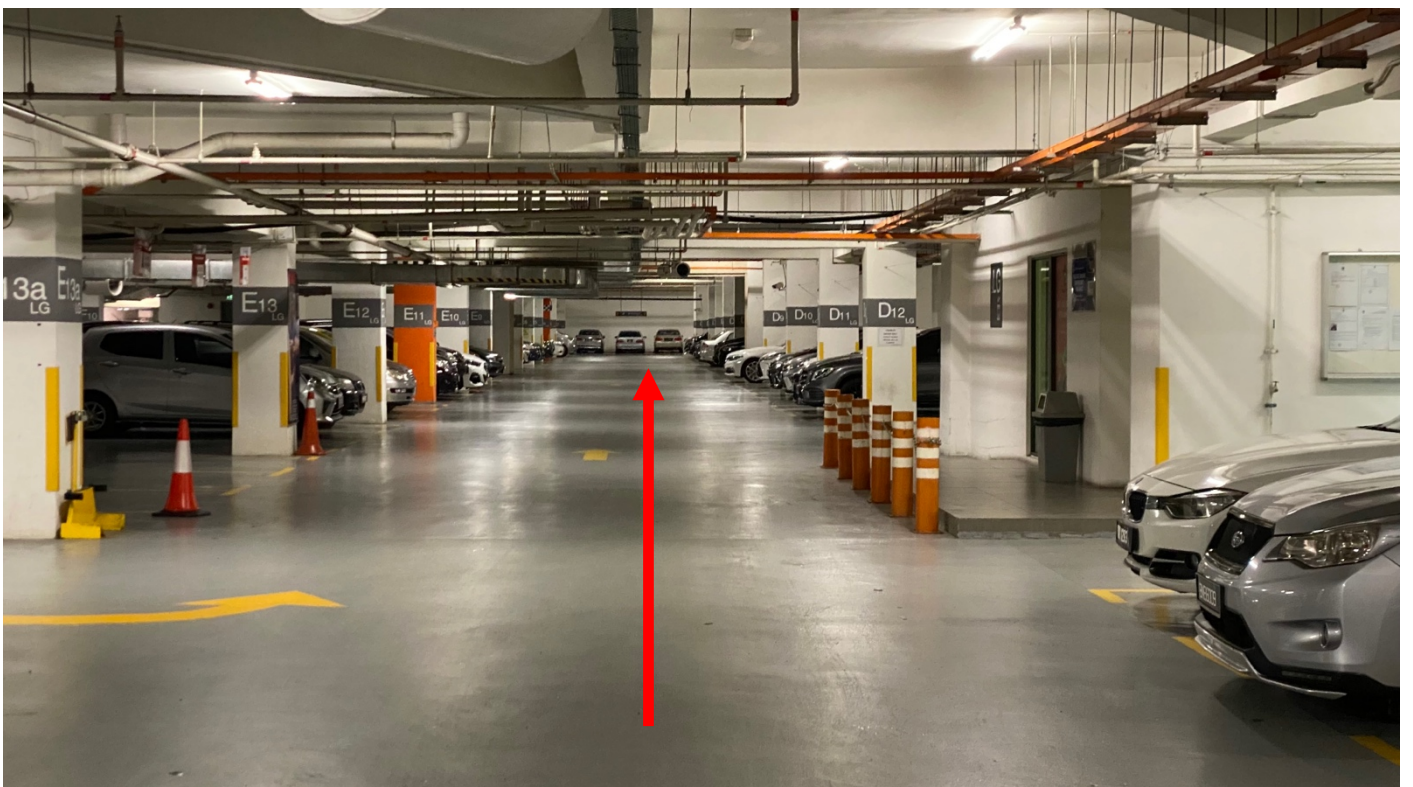

Directions for Parking

- 1 Turn **LEFT** towards Burger King then go **STRAIGHT**, drive around the back of the building

- 2 Park in the **BASEMENT** parking and not in residential or multi-level car parks

3. Once in the car park go straight then turn **Right**

4. Drive to the end and find a parking (around E2 area)

5. Park around this end and take the **lift** to **Level 1**

6. If there isn't any car park on this level, you can also park in B1 (around E2 area)

Walking Instructions to the Clinic

7. Once at Level 1 turn **left**

8. Turn around the corner and our clinic will be the third shop in.

We will see you soon!!