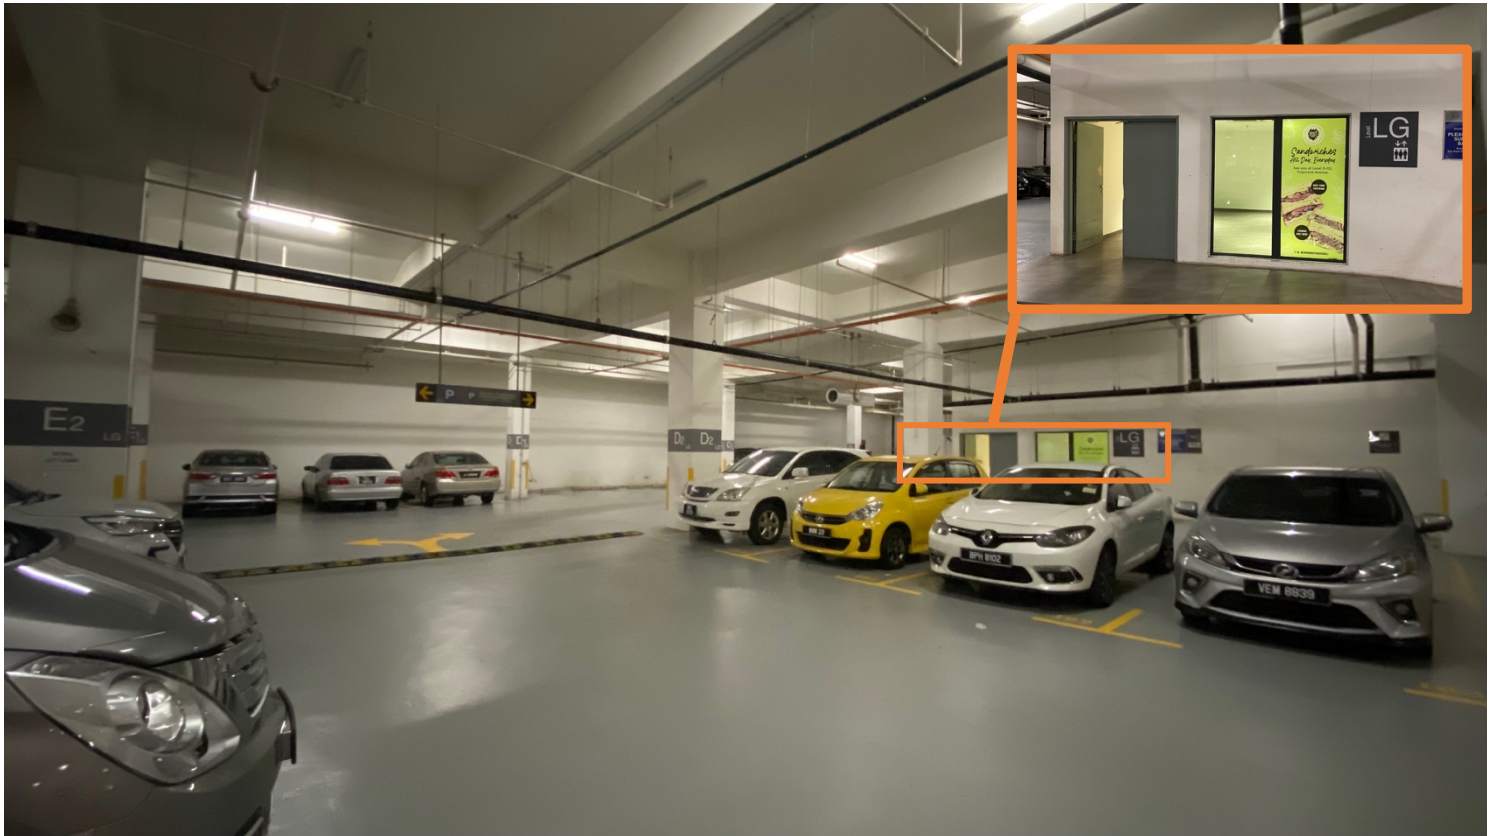

Directions for Parking

- 1 Turn **LEFT** towards Burger King then go **STRAIGHT**, drive around the back of the building

- 2 Park in the **BASEMENT** parking and not in residential or multi-level car parks

3. Once in the car park go straight then turn **Right**

4. Drive to the end and find a parking (around E2 area)

5. Park around this end and take the **lift** to **Level 1**

6. If there isn't any car park on this level, you can also park in B1 (around E2 area)

Walking Instructions to the Clinic

7. Once at Level 1 turn **left**

8. Turn around the corner and our clinic will be the third shop in.

We will see you soon!!