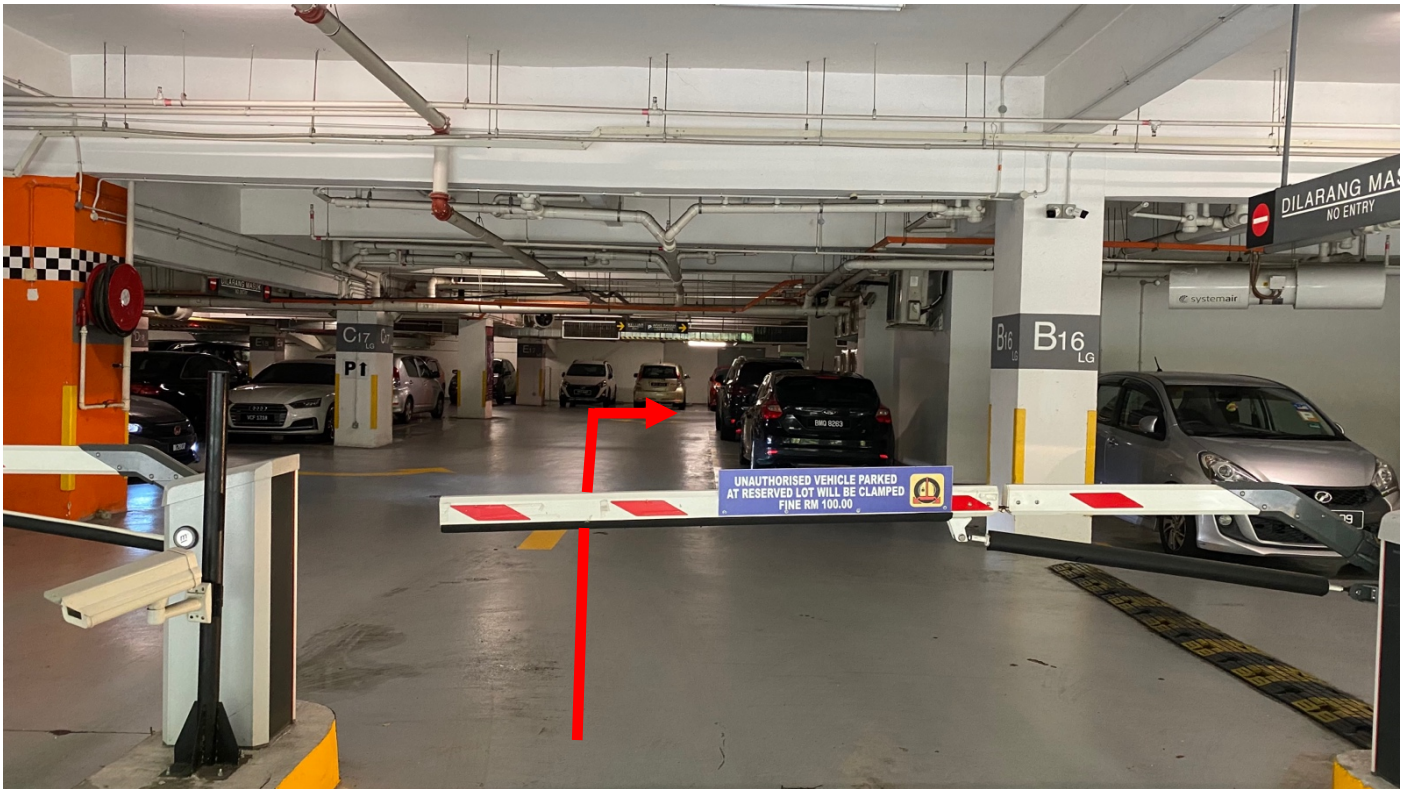

Directions for Parking

- 1 Turn **LEFT** towards Burger King then go **STRAIGHT**, drive around the back of the building

- 2 Park in the **BASEMENT** parking and not in residential or multi-level car parks

3. Once in the car park go straight then turn **Right**

4. Drive to the end and find a parking (around E2 area)

5. Park around this end and take the **lift** to **Level 1**

6. If there isn't any car park on this level, you can also park in B1 (around E2 area)

Walking Instructions to the Clinic

7. Once at Level 1 turn **left**

8. Turn around the corner and our clinic will be the third shop in.

We will see you soon!!